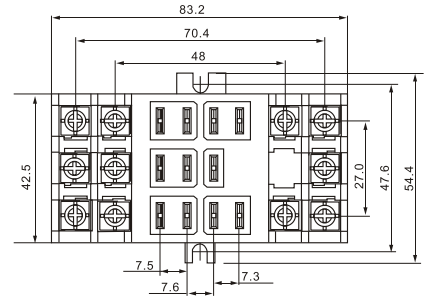

RELAY SOCKET

PTF38F Fit to JQX38 SERIES

PTF-14A Fit to LY4 SERIES