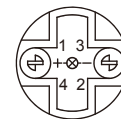

ROUND

BOTTOM VIEW

HOLE LAYOUT

SQUARE

BOTTOM VIEW

HOLE LAYOUT

RECTANGULAR

BOTTOM VIEW

HOLE LAYOUT

BUTTON COLOR OPTIONS

R = Red

Y = Yellow

G = Green

LAMP & LED OPTIONS

LAMP

A = 110V