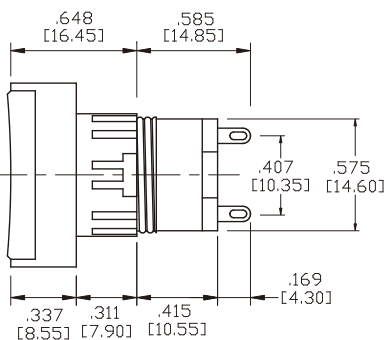

ROUND

BOTTOM VIEW

HOLE LAYOUT

SQUARE

BOTTOM VIEW

HOLE LAYOUT

RECTANGULAR

BOTTOM VIEW

HOLE LAYOUT

BUTTON COLOR OPTIONS

R = Red

Y = Yellow

G = Green

LAMP & LED OPTIONS

LAMP

A = 110V

B = 220V

C = 6V

D = 12V

E = 24V

LED

F = 12V

G = 24V

HOW TO ORDER