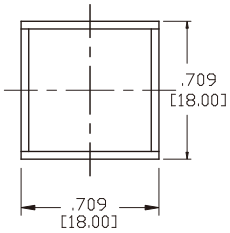

ROUND

BOTTOM VIEW

HOLE LAYOUT

SQUARE

BOTTOM VIEW

HOLE LAYOUT

RECTANGULAR

BOTTOM VIEW

HOLE LAYOUT

BUTTON COLOR OPTIONS

R = Red

Y = Yellow

G = Green

LAMP & LED OPTIONS

LAMP

A = 110V