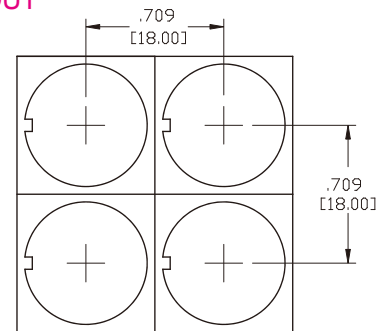

ROUND

BOTTOM VIEW

HOLE LAYOUT

SQUARE

BOTTOM VIEW

HOLE LAYOUT

RECTANGULAR

BOTTOM VIEW

HOLE LAYOUT

BUTTON COLOR OPTIONS

R = Red

Y = Yellow

G = Green

LAMP & LED OPTIONS

LAMP

A = 110V