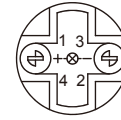

ROUND

BOTTOM VIEW

HOLE LAYOUT

SQUARE

BOTTOM VIEW

HOLE LAYOUT

RECTANGULAR

BOTTOM VIEW

HOLE LAYOUT

BUTTON COLOR OPTIONS

R = Red

Y = Yellow

G = Green

LAMP & LED OPTIONS

LAMP

A = 110V