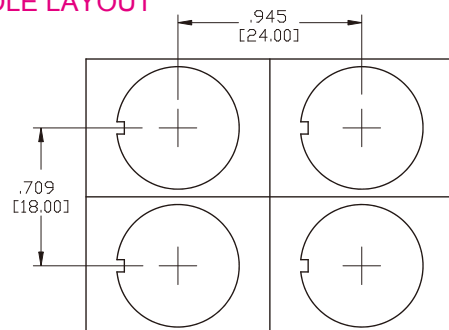

ROUND

BOTTOM VIEW

HOLE LAYOUT

SQUARE

BOTTOM VIEW

HOLE LAYOUT

RECTANGULAR

BOTTOM VIEW

HOLE LAYOUT

BUTTON COLOR OPTIONS

R = Red

Y = Yellow

G = Green

LAMP & LED OPTIONS

LAMP

A = 110V