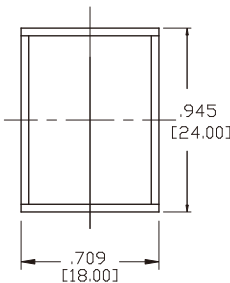

ROUND

BOTTOM VIEW

HOLE LAYOUT

SQUARE

BOTTOM VIEW

HOLE LAYOUT

RECTANGULAR

BOTTOM VIEW

HOLE LAYOUT

BUTTON COLOR OPTIONS

R = Red

Y = Yellow

G = Green

LAMP & LED OPTIONS

LAMP

A = 110V