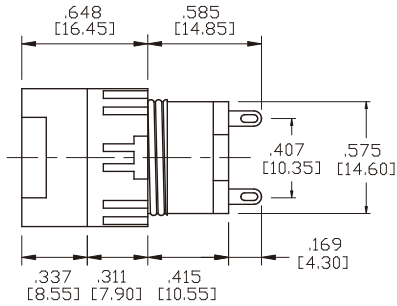

ROUND

BOTTOM VIEW

HOLE LAYOUT

SQUARE

BOTTOM VIEW

HOLE LAYOUT

RECTANGULAR

BOTTOM VIEW

HOLE LAYOUT

BUTTON COLOR OPTIONS

R = Red

Y = Yellow

G = Green

LAMP & LED OPTIONS

LAMP

A = 110V