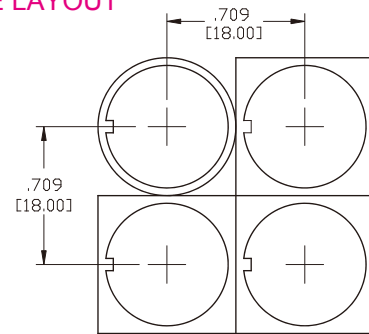

ROUND

BOTTOM VIEW

HOLE LAYOUT

SQUARE

BOTTOM VIEW

HOLE LAYOUT

RECTANGULAR

BOTTOM VIEW

HOLE LAYOUT

BUTTON COLOR OPTIONS

R = Red

Y = Yellow

G = Green

LAMP & LED OPTIONS

LAMP

A = 110V

B = 220V

C = 6V

D = 12V

E = 24V

LED

F = 12V

G = 24V

HOW TO ORDER