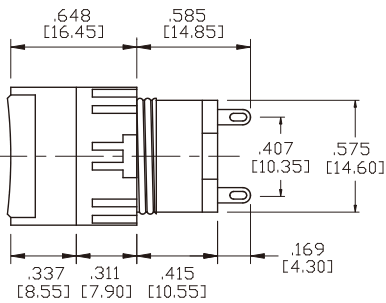

ROUND

BOTTOM VIEW

HOLE LAYOUT

SQUARE

BOTTOM VIEW

HOLE LAYOUT

RECTANGULAR

BOTTOM VIEW

HOLE LAYOUT

BUTTON COLOR OPTIONS

R = Red

Y = Yellow

G = Green

LAMP & LED OPTIONS

LAMP

A = 110V

B = 220V

C = 6V

D = 12V

E = 24V

LED

F = 12V

G = 24V

HOW TO ORDER