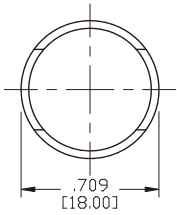

ROUND

BOTTOM VIEW

HOLE LAYOUT

SQUARE

BOTTOM VIEW

HOLE LAYOUT

RECTANGULAR

BOTTOM VIEW

HOLE LAYOUT

BUTTON COLOR OPTIONS

R = Red

Y = Yellow

G = Green

LAMP & LED OPTIONS

LAMP

A = 110V