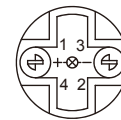

ROUND

BOTTOM VIEW

HOLE LAYOUT

SQUARE

BOTTOM VIEW

HOLE LAYOUT

RECTANGULAR

BOTTOM VIEW

HOLE LAYOUT

BUTTON COLOR OPTIONS

R = Red

Y = Yellow

G = Green

LAMP & LED OPTIONS

LAMP

A = 110V